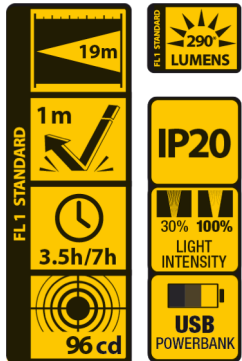

3+1 Watt LED Working lamp • 290 Lumen Power

M-WKL-015

Function	100% - 30% - LED front flashlight - red light - red flash light - Off USB powerbank function, output 5V 1A
LED Type	3 Watt COB LED + 1 Watt LED
Light Output	230 lumens COB + 60 lumens front flashlight
Beam Distance	19m
Run Time	100% = 3.5h / 30% = 7h
Water Resistance	IP20
Material	Aluminium and high quality plastic
Color	Black
Battery operated	1x 1500mAh 18650 Lithium included
Accessory	Magnet & USB cable
Dimensions	14.60cm x 3.40cm x 4.60cm
Packaging	1 piece in blister
EAN	0884620054359